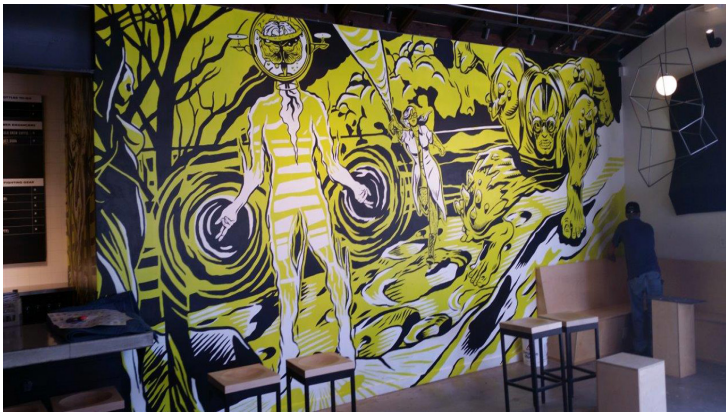

UN Sung BREWING

Description

R&R Construction built a craft beer production and tasting room for Unsung Brewing Company at the historic Make Building in Downtown Anaheim. The project marks the second production facility for Unsung since their opening and their first public tasting room to allow craft beer enthusiasts to sample their unique line. Interior Design brought to life Owner, Mike Crea's, passion for honoring heroes that exist "unsung" in our everyday lives with custom graphics, lighting and minimalist furnishings.

Location

Anaheim, CA

Sector

Brewery / Tenant Improvement

Size

2,097 SF