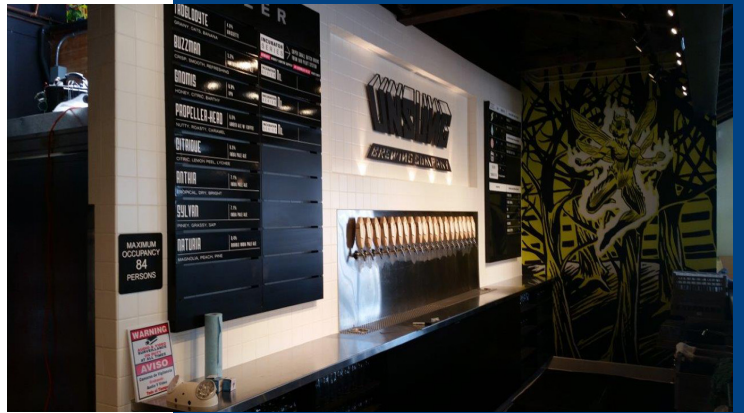

UN Sung BREWING

Description

R&R Construction built a craft beer production and tasting room for Unsung Brewing Company at the historic Make Building in Downtown Anaheim. The project marks the second production facility for Unsung since their opening and their first public tasting room to allow craft beer enthusiasts to sample their unique line. Interior Design brought to life Owner, Mike Crea's, passion for honoring heroes that exist "unsung" in our everyday lives with custom graphics, lighting and minimalist furnishings.

Location

Anaheim, CA

Sector

Brewery / Tenant Improvement

Size

2,097 SF